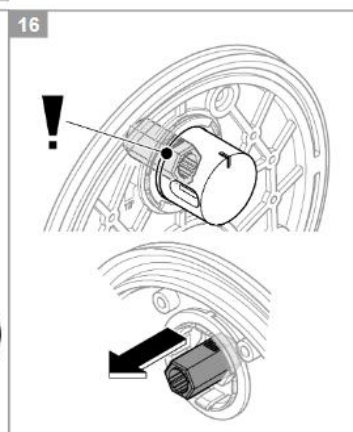

Achtung / Attention / Attention

Note:

* All information of the above is for the reference only. No prior notice is made if any changes.