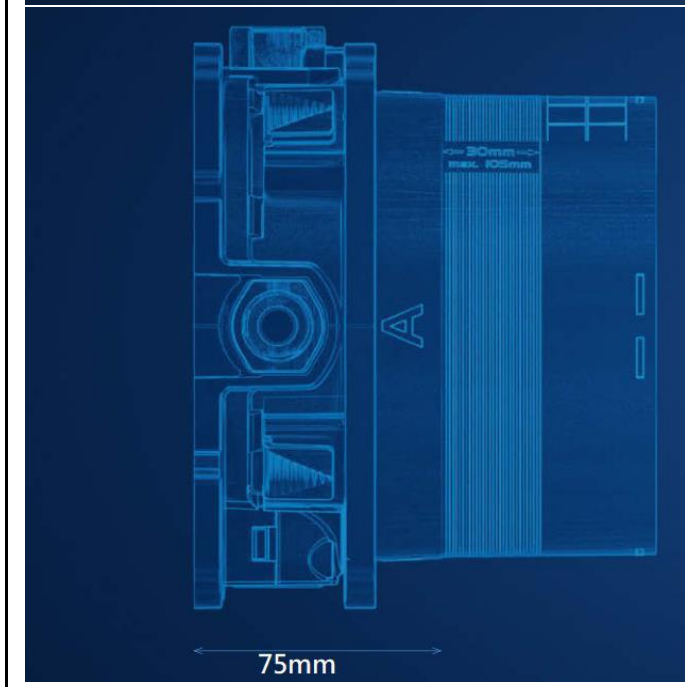

Acme Sanitary Ware Co Ltd

Acme Building, 22-28 Nanking Street, Kowloon, Hong Kong
Tel: 2388 7171 Fax: 2710 8012
E-mail: acme@acmesanitary.com.hk
Website: www.acmesanitaryware.com.hk

Pure Freude
an Wasser

PROJECT		REF		REV	ITEM CODE	
LOCATION		DATE			PAGE	

SANITARY WARE SPECIFICATION SHEET

Note:

* All information of the above is for the reference only. No prior notice is made if any changes.