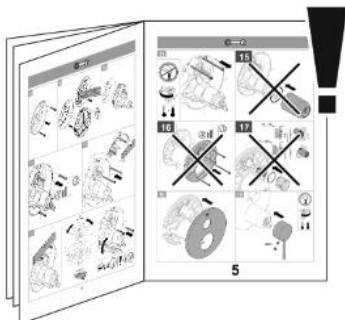

Achtung / Attention / Attention

Note:

* All information of the above is for the reference only. No prior notice is made if any changes.