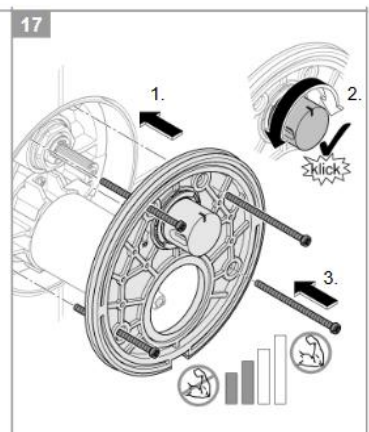

Achtung / Attention / Attention

Note:

* All information of the above is for the reference only. No prior notice is made if any changes.