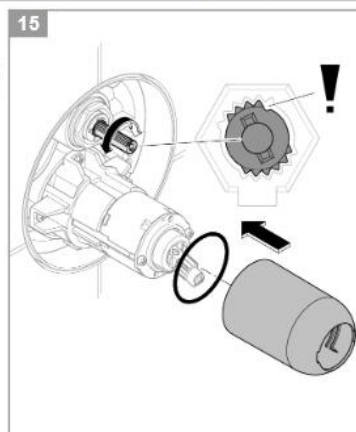

Achtung / Attention / Attention

Note:

* All information of the above is for the reference only. No prior notice is made if any changes.